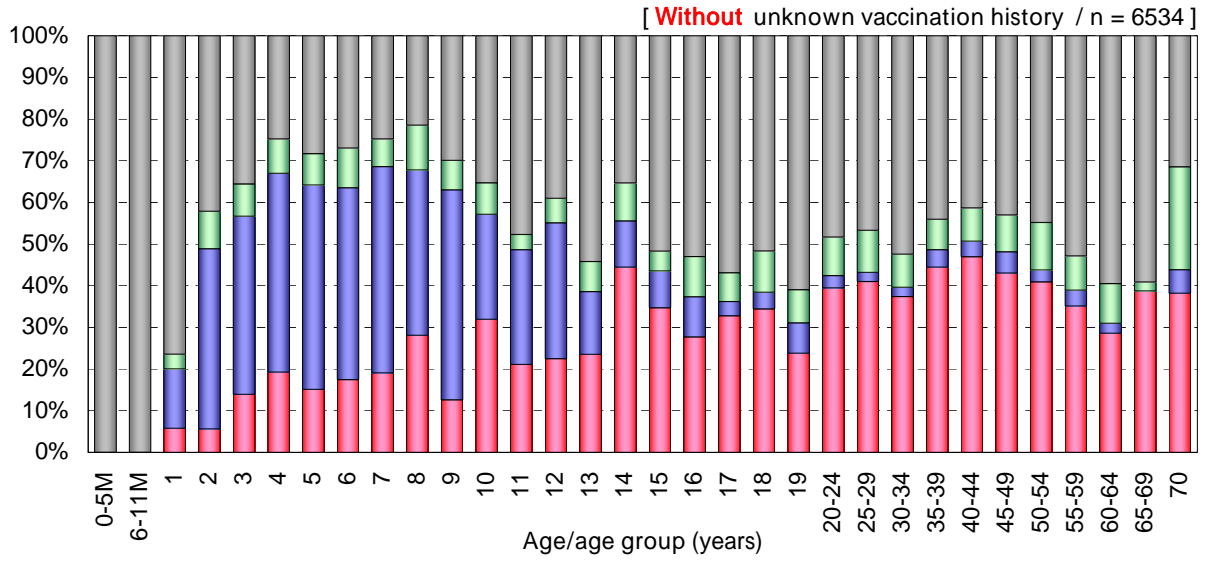

Age distribution of influenza vaccination history in Japan

- National Epidemiological Surveillance of Vaccine-Preventable Diseases, 2008 -

NESVPD2008

NESVPD2008